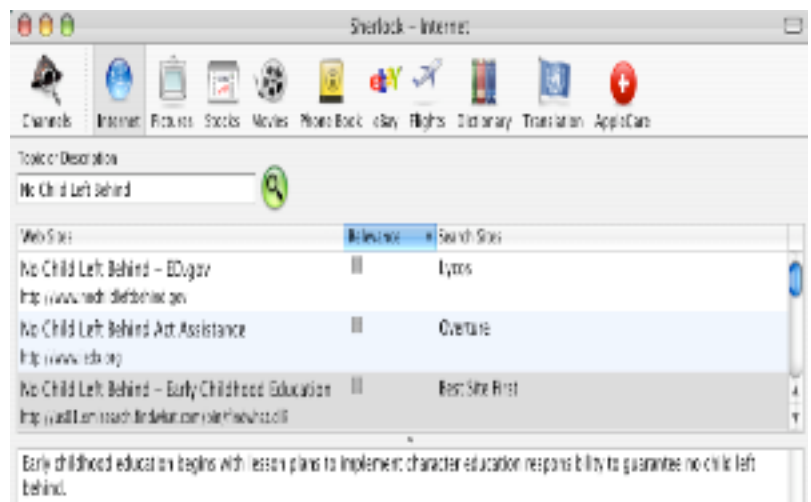

Macintosh iBook with OS X Panther: Sherlock

Use Sherlock to find information available from web services. You must be connected to the Internet to use Sherlock.

Internet Channel - this search tool produces a list of web sites and a short annotation of the site.

Pictures - type in a topic and Sherlock will find pictures of the topic. Double click the picture to go to the web site where it was found..

Movies - select a city and find all the movies available in the area, theaters, show times, review of film, and even the preview of the movie.